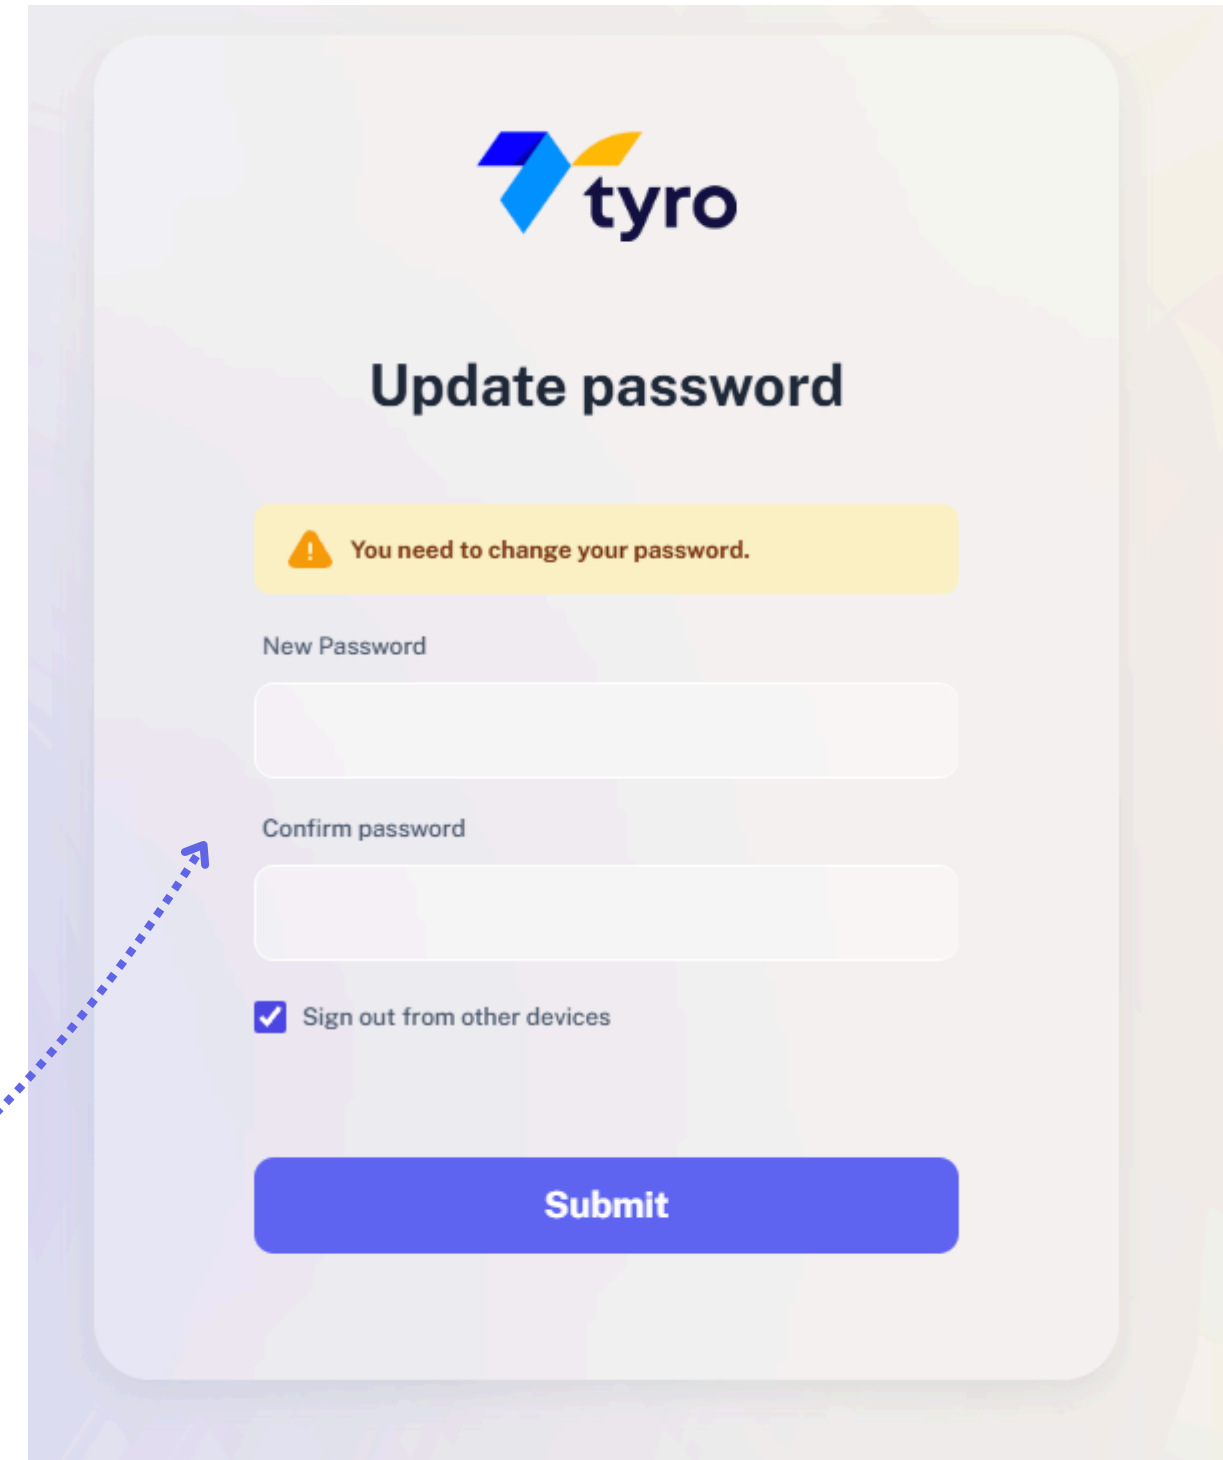

# STEP 1: ACCESS YOUR TYRO EMAIL INVITATION AND DOWNLOAD THE TYRO SCHOOL APP

Hi,

Welcome to Tyro, your schools new student management system. To get going, please follow the below steps:

1. [Click here](#) to sign up. (If this link has expired, please click "Forgot password" from the login page and follow the instructions to reset your password)
2. Download our app on the [Apple](#) or [Google Play](#) store

**STEP 2: CLICK THE LINK WITHIN THE  
TYRO EMAIL INVITATION AND  
UPDATE YOUR PASSWORD**

**STEP 3: ONCE YOU HAVE UPDATED YOUR  
PASSWORD, RETURN TO THE  
APPLICATION AND ENTER YOUR LOGIN  
CREDENTIALS TO SIGN IN**