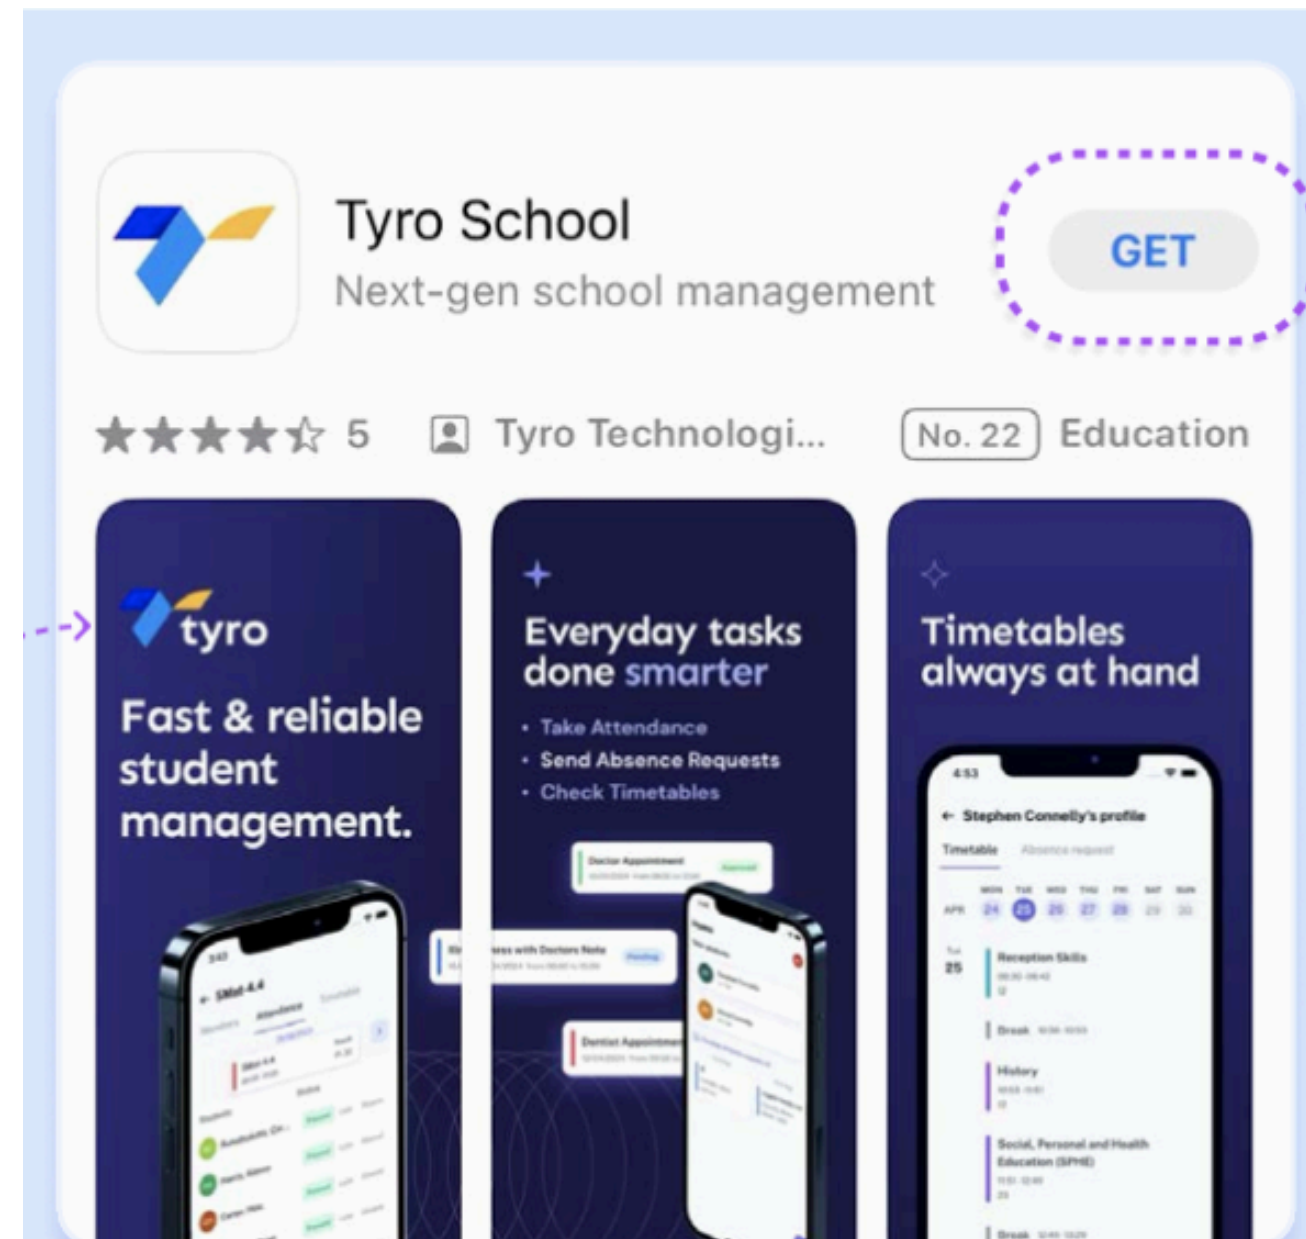

STEP 1: ACCESS YOUR TYRO EMAIL INVITATION AND DOWNLOAD THE TYRO SCHOOL APP

Hi,

Welcome to Tyro, your schools new student management system. To get going, please follow the below steps:

1. [Click here](#) to sign up. (If this link has expired, please click "Forgot password" from the login page and follow the instructions to reset your password)
2. Download our app on the [Apple](#) or [Google Play](#) store

If you have any issues logging in, please see our [help guide](#).

See you in there,
Team Tyro

Sent from Tyro Technologies Limited
The Digital Hub,
Dublin 8, D08 TCV4
CRO 723148
[Privacy Policy](#)