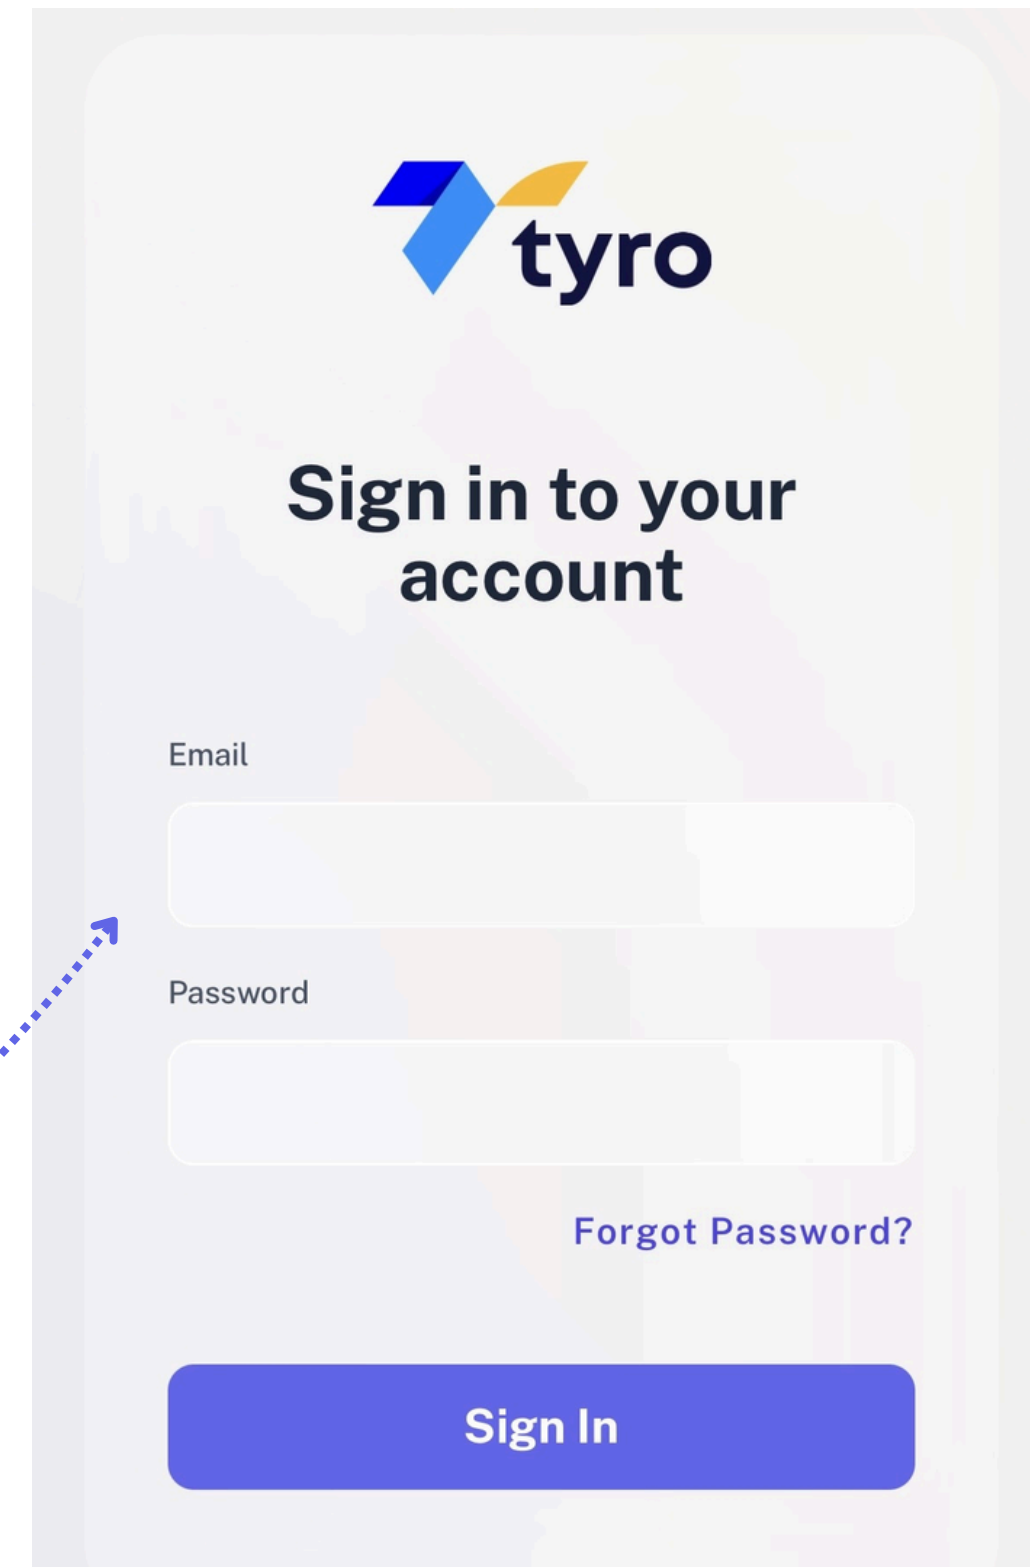

# **TYRO APP LOGIN GUIDE**

# STEP 1: ACCESS YOUR TYRO EMAIL INVITATION AND DOWNLOAD THE TYRO SCHOOL APP

Hi,

Welcome to Tyro, your schools new student management system. To get going, please follow the below steps:

1. [Click here](#) to sign up. (If this link has expired, please click "Forgot password" from the login page and follow the instructions to reset your password)
2. Download our app on the [Apple](#) or [Google Play](#) store

**STEP 2: CLICK THE LINK WITHIN THE  
TYRO EMAIL INVITATION AND  
UPDATE YOUR PASSWORD**

**STEP 3: ONCE YOU HAVE UPDATED YOUR  
PASSWORD, RETURN TO THE  
APPLICATION AND ENTER YOUR LOGIN  
CREDENTIALS TO SIGN IN**